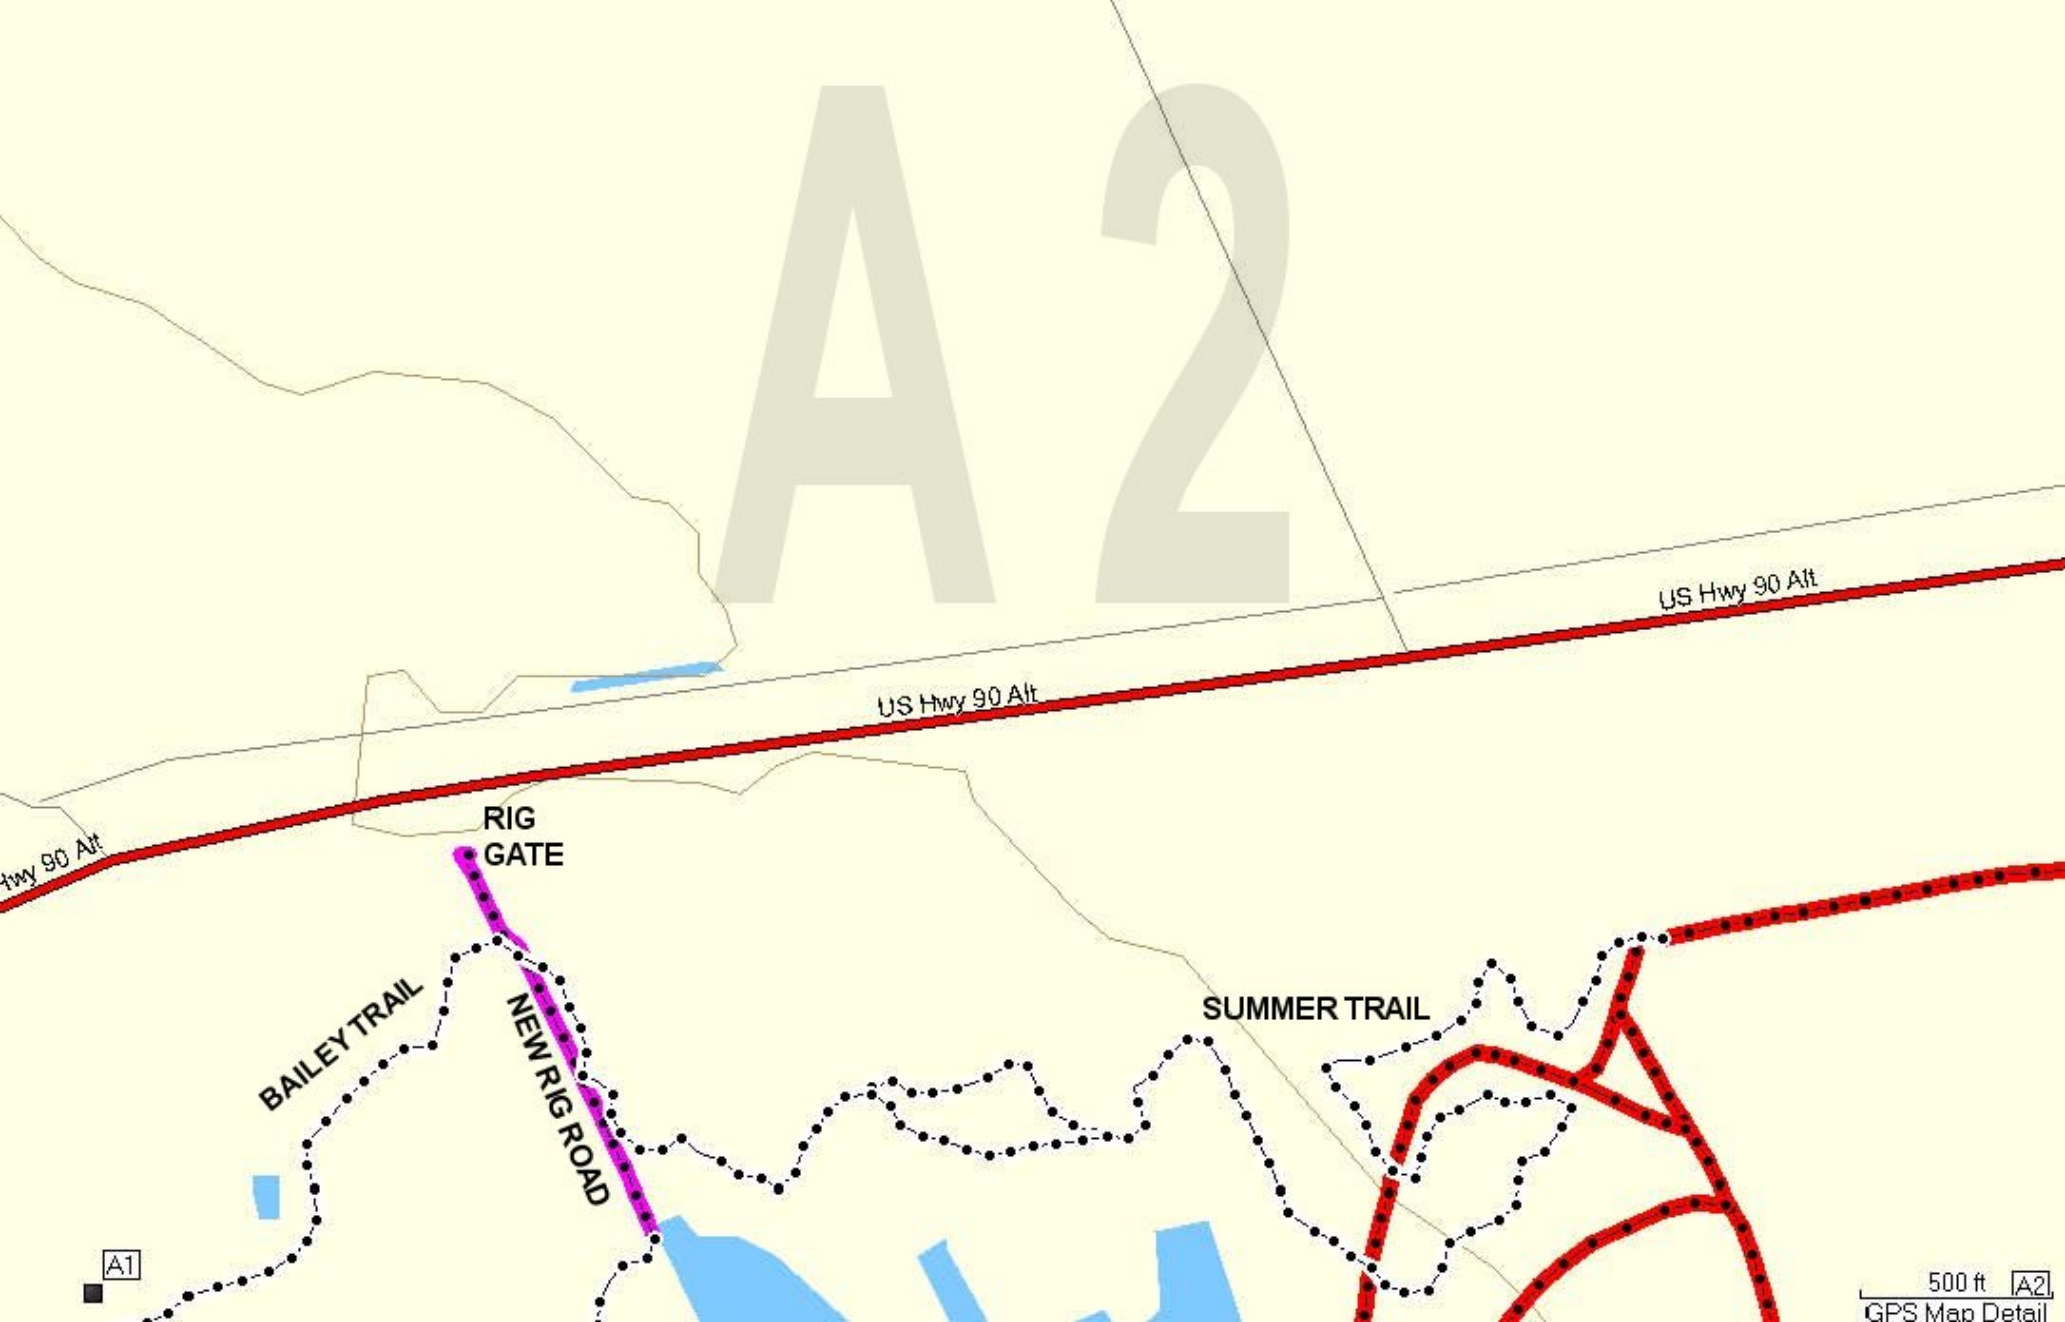

A 2

hwy 90 Alt

US Hwy 90 Alt

US Hwy 90 Alt

RIG GATE

BAILEY TRAIL

NEW RIG ROAD

SUMMER TRAIL

A1

500 ft A2
GPS Map Detail